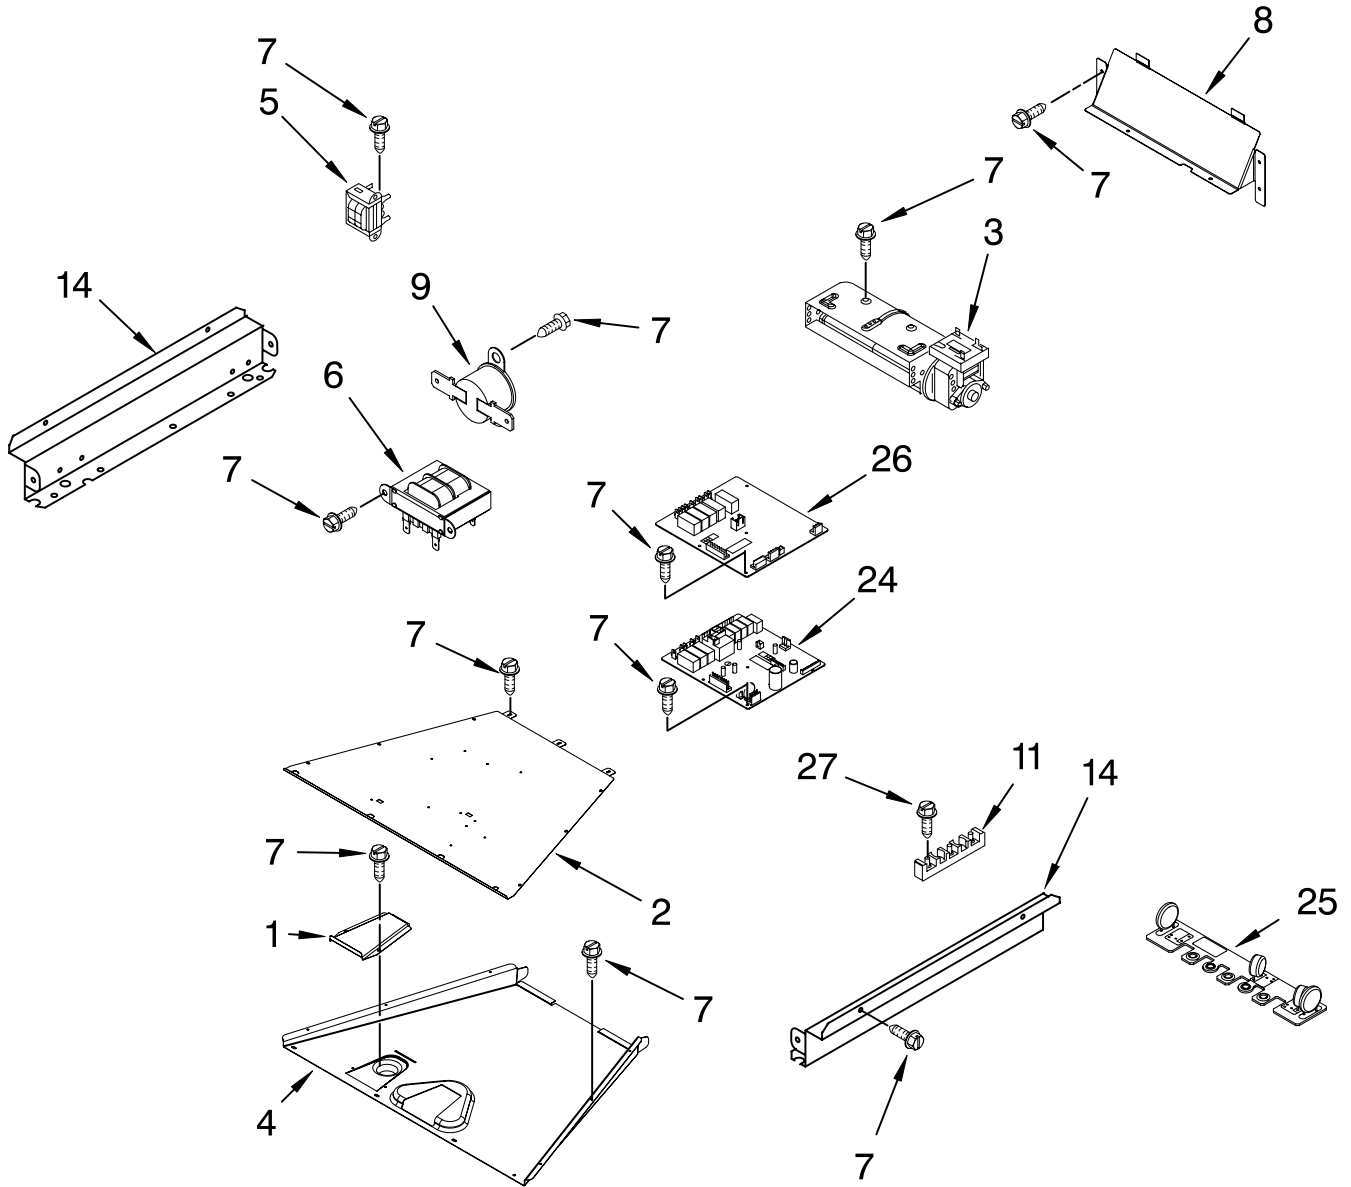

TOP VENTING PARTS

For Model: KDRP767RSS00
(Stainless Steel)

Illus. No.	Part No.	DESCRIPTION
1	9758955	Vent, Exhaust
2	9758954	Vent-Top
3	9759837	Blower 60MM
4	9758953	Vent-Bottom
5	4452104	Transformer, Light
6	8300642	Transformer, Control

Illus. No.	Part No.	DESCRIPTION
7	4449809	Screw, 8-18 x 3/8
8	9758956	Bracket, Blower
9	9758999	Fuse-Thermo 105c 15a/120vac
11	4449868	Block, Terminal

Illus. No.	Part No.	DESCRIPTION
14	4452442	Side, Control Top
24	9761156	Control, Taurus (Appliance Mngr)
25	8302143	Suppressor
26	9758985	Control, Steam
27	4450800	Screw, 8-32 x 3/8

FOR ORDERING INFORMATION REFER TO PARTS PRICE LIST